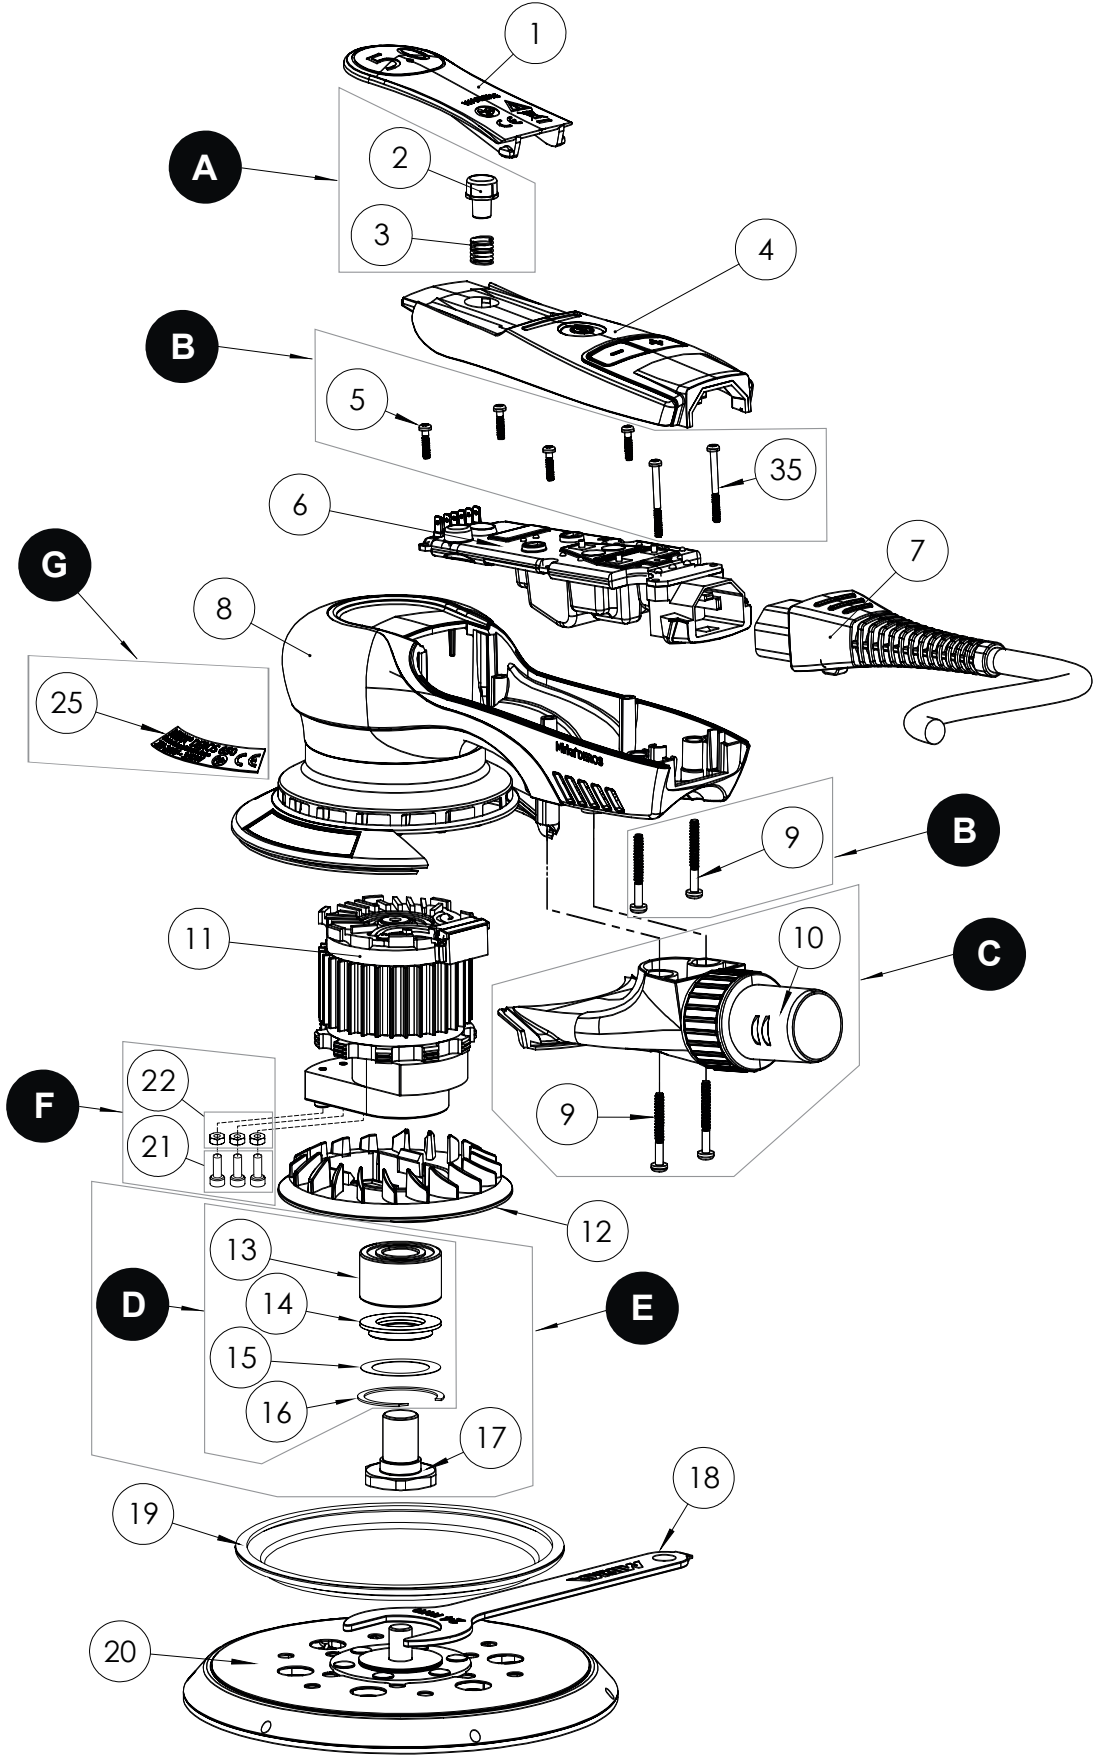

# Exploded view of DEROS 125 mm & 150 mm (220–240V)

Updated 24.11.2021

## DEROS 125mm & 150mm Spare Part kits (220-240V)

Electrical tool must be serviced by a qualified repair person and in accordance with national requirements.

**Note!** Repairs done by non-authorized repairer will breach the Mirka warranty.